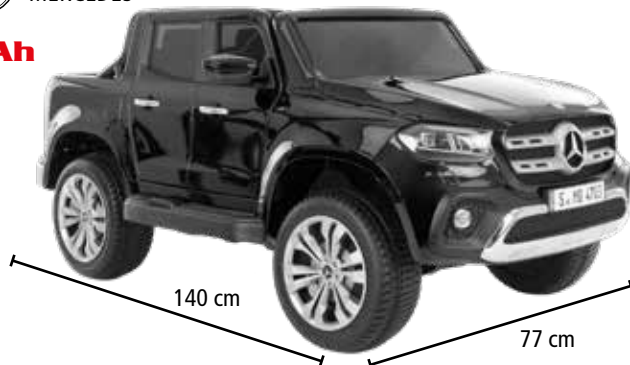

MERCEDES BENZ XMX606 BLACK

ACCU CAR

ORIGINAL LICENSED MERCEDES **4×4**

10 Ah

	dimensions	140 × 77 × 65 cm		accu	12 V / 10 Ah
	max. load	50 kg		power output	4 × 35 W
✓	for children aged	3-8 years		speed	2-8 km/h
	remote control	✓	Sound and light effects, MP3, opening doors