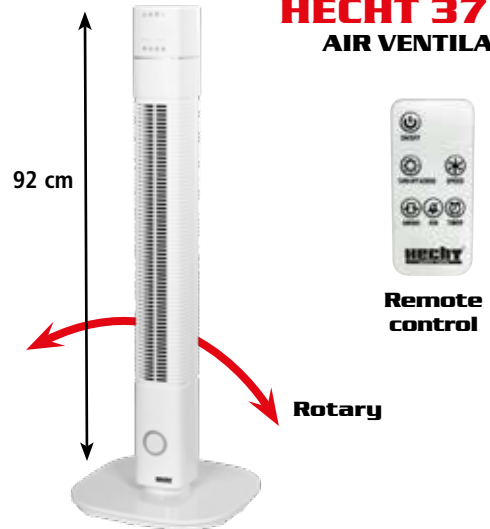

HECHT 3736

AIR VENTILATOR

⚡	electric	230 V/50 Hz	👤 weight	3 kg
🔌	power input	60 W	✓	3-speed ventilator
📏	height	79 cm		

⚡	electric	230 V/50 Hz	👤 weight	3,3 kg
🔌	power input	60 W	✓	3-speed ventilator, 12h timer, ionizator
📏	height	92 cm	✓	remote control