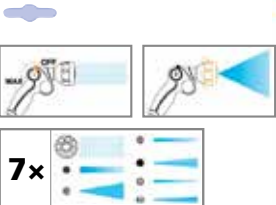

HECHT 02094