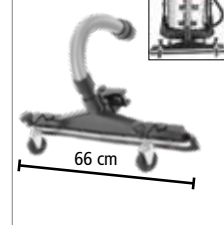

HECHT 008380A

Front vacuuming brush

3 motors
3000 W
23 kPa