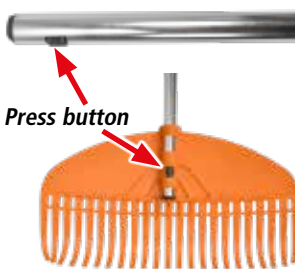

Nylon rake blade 18 teeth
size 580 mm

Box: 6 pcs

HECHT 600135

PET rake blade 35 teeth
size 760 x 310 mm

Box: 12 pcs

ELECTRIC SHREDDERS

HECHT 624 KNIVES SHREDDER

Shredded branches