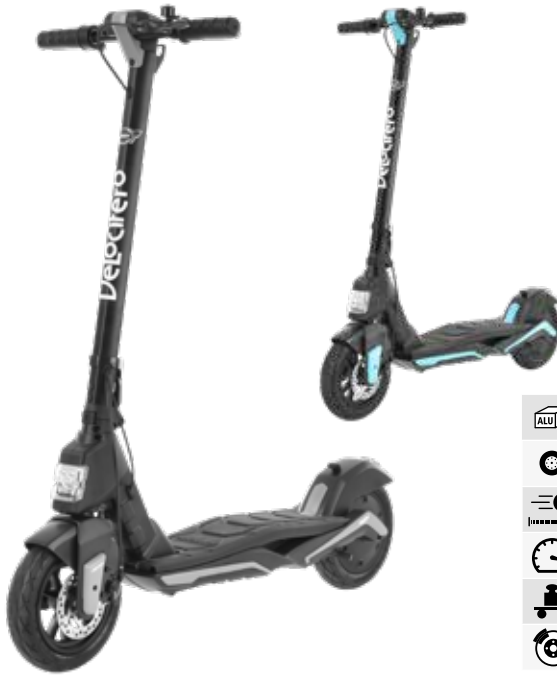

E-SCOOTERS (COC CERTIFICATE OF CONFORMITY)

HECHT 5199 GREY / BLUE E-SCOOTER

10 Ah battery

Power 350 W

Range up to 30 km

Stand included

Easy folding