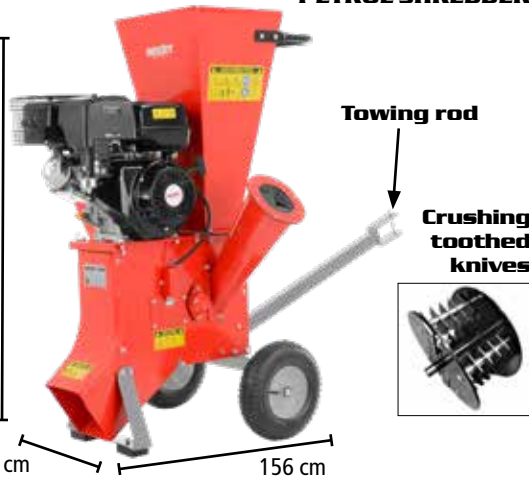

HECHT 6208

PETROL SHREDDER

Automatic branching

Max. torque 13,5 Nm

	displacement	208 cm ³		cut branches up to	7 cm
	max. torque	13,5 Nm		weight	56 kg
				wheels	8,7"

HECHT 6421

PETROL SHREDDER

Towing rod