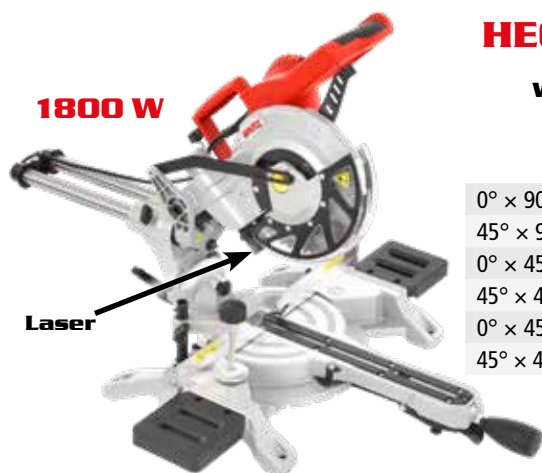

1800 W

HECHT 828 MITRE SAW WITH AC LASER

Double bevel

ANGLE / CUT

0° × 90°	60 × 310 mm
45° × 90°	60 × 210 mm
0° × 45° L	36 × 310 mm
45° × 45° L	36 × 210 mm
0° × 45° R	20 × 310 mm
45° × 45° R	20 × 210 mm

Available from 11/21

⚡	electric	230 V/50 Hz	↕ tilting range	-45° / 0° / 45°
🔋	power input	1800 W	◁▷ mitre cuts	90°-45° right + left
🌀	saw blade	ø 210 mm	🏋️ weight	11 kg
🌀	no load speed	4900 min⁻¹