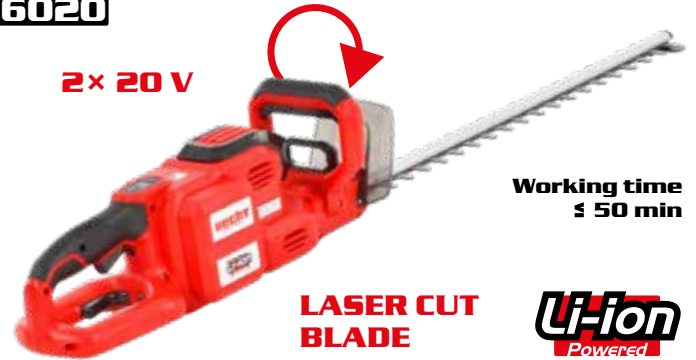

ACCU AND PETROL HEDGE TRIMMERS

ACCU
program
5040

**LASER CUT
BLADE**

HECHT 6040
ACCU HEDGE TRIMMER

ACCU
program
6020

Rotary
handle

HECHT 6225
ACCU HEDGE TRIMMER

2 x 20 V

Working time
≤ 50 min

Li-ion
Powered

**LASER CUT
BLADE**

Li-ion
Powered

	Accu Li-ion	DC 40 V / 1x 2,5/4/5 Ah		bar length	76 cm
	max. cutting diameter	20 mm		bar working length	55 cm
	battery and charger not included			weight	4,3 kg

	Accu Li-ion	DC 20 V		max. cutting diameter	24 mm
	Li-ion	2x 2,5 Ah		bar working length	55 mm
	battery and charger not included				

HECHT 9245
PETROL HEDGE TRIMMER

**LASER CUT
BLADE**

HECHT 9275 PROFI
PETROL HEDGE TRIMMER

Rotary handle

**LASER CUT
BLADE**

Rotary
handle

	engine volume	25,4 cm³		bar length	70 cm
	power output	1 HP		bar working length	60 cm
	max. cutting diameter	22 mm		weight	5,8 kg

	engine volume	22,2 cm³		bar length	75 cm
	power output	1 HP		bar working length	69 cm
	max. cutting diameter	28 mm		weight	5,4 kg