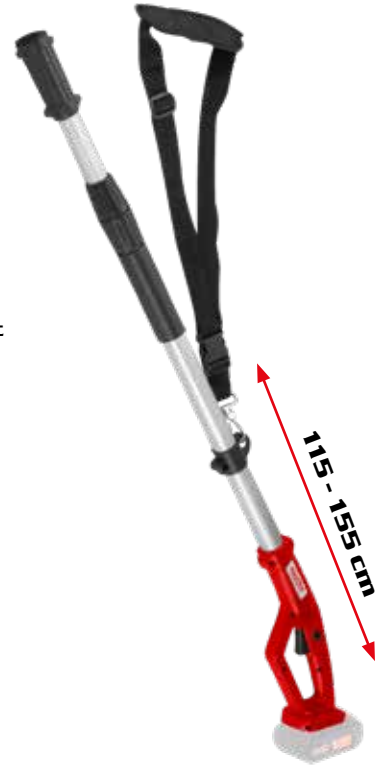

accumulator	Li-ion	pole length	115 - 155 cm
accu article (V)	DC 20 V		battery and charger not included