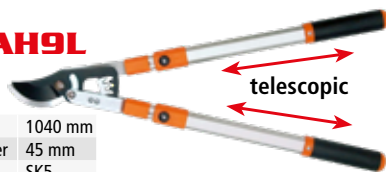

GARDEN TOOLS

420 CC

length 215 mm
cutting diameter 20 mm
blade material S50C

435 HB 2L

length 225 mm
cutting diameter 20 mm
blade material SK5

023 - 2W

length 500 mm
cutting diameter -
blade material S50C

020A56HJ2

length 450 mm
cutting diameter 35 mm
blade material S50C

036 WL6

length 835 mm
cutting diameter -
blade material S50C

050TAH9L

length 1040 mm
cutting diameter 45 mm
blade material SK5

F2AD

Available from 10/21

HECHT 900813

Length 13"

Belt hinge with sheath

Available from 9/21

HECHT 901018

Length 18"

421

length 215 mm
cutting diameter 20 mm
blade material SK5

434DLA08

Ratchet shears

length 200 mm
cutting diameter 20 mm
blade material SK5

018KB

length 710 mm
cutting diameter 35 mm
blade material S50C

018 LGG

length 950 mm
cutting diameter 35 mm
blade material S50C

0182036L

length 870 mm
cutting diameter 38 mm
blade material SK5

050GAH9L

length 1040 mm
cutting diameter 45 mm
blade material SK5

493 A

length 215 mm
cutting diameter 20 mm
blade material SK5

494 ADN

length 213 mm
cutting diameter 20 mm
blade material SK5

020 AKB

length 710 mm
cutting diameter 38 mm
blade material S50C

020 ALGG

length 950 mm
cutting diameter 38 mm
blade material S50C

060AH9L

length 875 mm
cutting diameter -
blade material SK5

Blade material

SK5	Japanese carbon steel
S50C	Carbon steel

All scissors will be available from 10/21

HECHT 600635

GARDEN KNIFE 35 CM WITH GUT HOOK, NYLON SHEATH

foldable

HECHT 600636

MACHETE 64 CM, BLADE 44 CM WITH SAW, NYLON SHEATH, STAINLESS STEEL

HECHT 600618

Length 18"

HECHT 600621

Length 21"