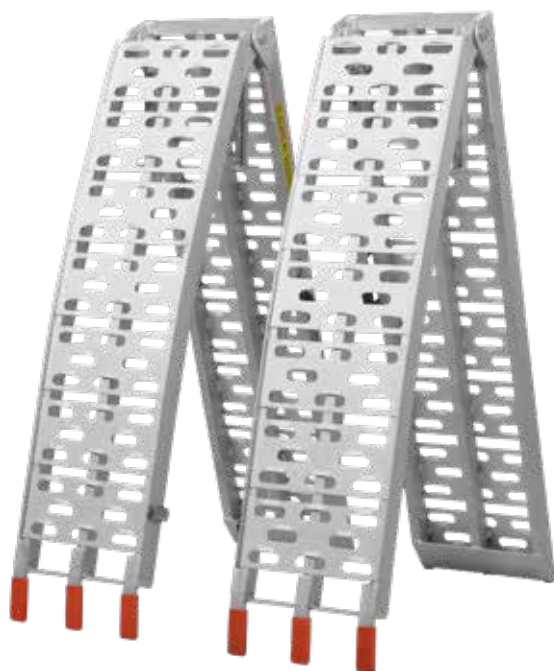

With supports

	dimensions	225 × 28 × 5 cm
	weight	7 kg / 1 pc
	load capacity - pc / pair	340 kg / 680 kg