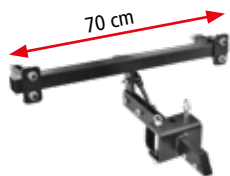

HECHT 738

ELECTRIC TILLER

	electric	230 V/50 Hz		working width	36,5 cm
	power input	1000 W		weight	8,4 kg
	4x4 knives Ø 20 cm			1 speed	

HECHT 745

ELECTRIC TILLER

	electric	230 V/50 Hz		working width	40 cm
	power input	1500 W		weight	11 kg
	6x4 knives Ø 20,5 cm			1 speed	

	engine B&S	Series 500 E		working width	36/60 cm
	displacement	140 cm ³		weight	35 kg
	max. torque	7,45 Nm		6x4 knives Ø 26 cm	

HECHT 784
PETROL TILLER

1 SPEED

Available from 11/21

	engine	OHV, 4-stroke		working width	43 cm
	displacement	79 cm ³		weight	34 kg
	max. torque	4 Nm		6x4 knives Ø 24 cm	

HECHT 785
PETROL TILLER

1 SPEED

	engine HECHT	OHV, 4-stroke		working width	32/50/84 cm
	displacement	196 cm ³		weight	52 kg
	max. torque	10,5 Nm		2/4/6x4 knives Ø 38 cm	

ACCESSORIES FOR HECHT 785, HECHT 790 BS

HECHT 8001022

BRACKET
for mounting accessories

HECHT 8001020

POTATO DIGGER

HECHT 8001015

DOUBLE SIDE
RIDGE PLOUGH

HECHT 8001016

SINGLE SIDE
RIDGE PLOUGH