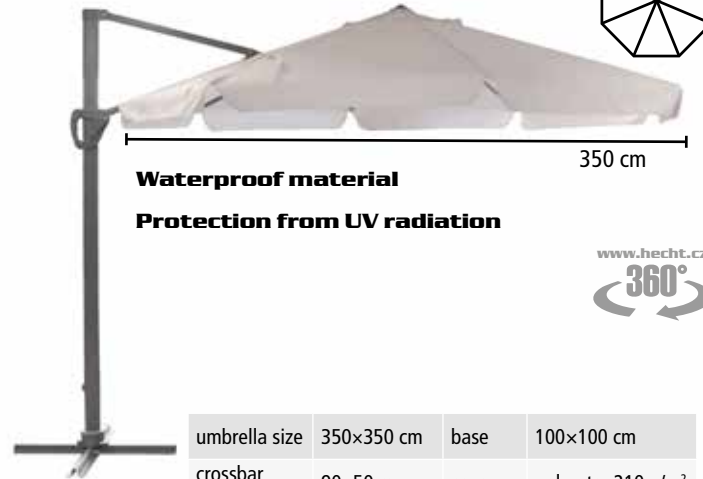

SOL GARDEN PARASOL

Waterproof material

Protection from UV radiation

350 cm

Easy to use

Swivel base

umbrella size	350×350 cm	base	100×100 cm
crossbar dimensions	90×50 mm	cover	polyester 210 g/m ²
crossbars	8 pcs		