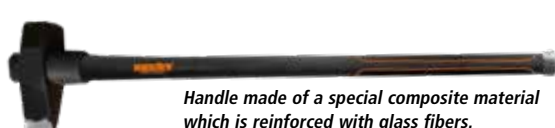

TEFLON COATED BLADE

HECHT 901170

SPLITTING AXE
Length 59 cm
Weight 1170 g*

Handle made of a special composite material which is reinforced with glass fibers.
NYLON + FIBERGLASS

TEFLON COATED BLADE

HECHT 902550

SPLITTING AXE
Length 80 cm
Weight 2550 g*

Handle made of a special composite material which is reinforced with glass fibers.
NYLON + FIBERGLASS

HECHT 908500

SPLITTING AXE
Length 85 cm
Weight 2700 g*

Handle made of a special composite material which is reinforced with glass fibers.
- FIBERGLASS

HECHT 903600

SPLITTING AXE
Length 91 cm
Weight 3600 g*

Handle made of a special composite material which is reinforced with glass fibers.
- FIBERGLASS

* Axes are weighted as a splitting wedge without handle.