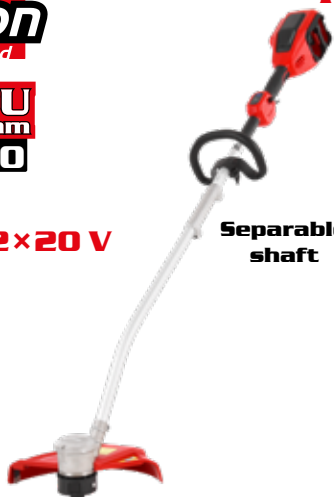

HECHT 5225

ACCU GRASS TRIMMER

Battery and charger not included

2x20 V

Separable shaft