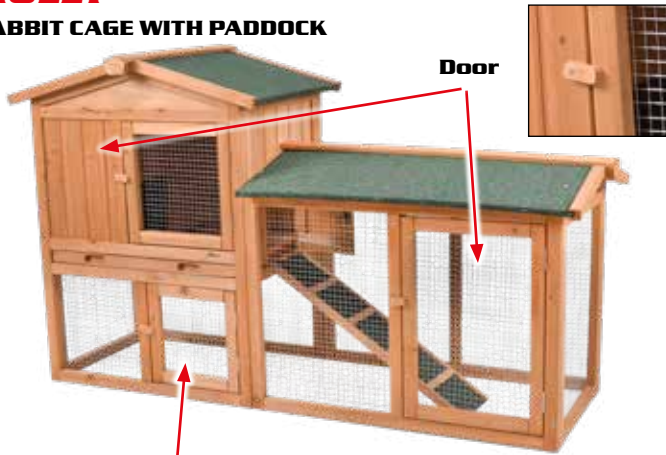

MOLLY
RABBIT CAGE WITH PADDOCK

Available from 12/21

↑	dimensions	146,5 × 52 × 85,5 cm	Without ground wires
	Made from durable fir wood		Roof covered with asphalt shingle