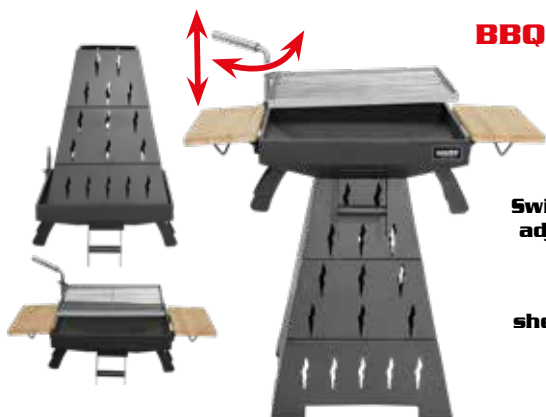

HECHT VESUV 3 IN 1 CHARCOAL GARDEN GRILL

BBQ & FIRE PIT

Swivel and height adjustable grate

Suitable for sheltered garden areas

📦	material	robustní ocelová	🔧	steel thickness	1,2 mm
📏	dimensions	88 × 73 × 92 cm	📊	cooking area	46 × 46 cm
📖	heat-resistant black color, stainless steel grill, two wooden shelves				