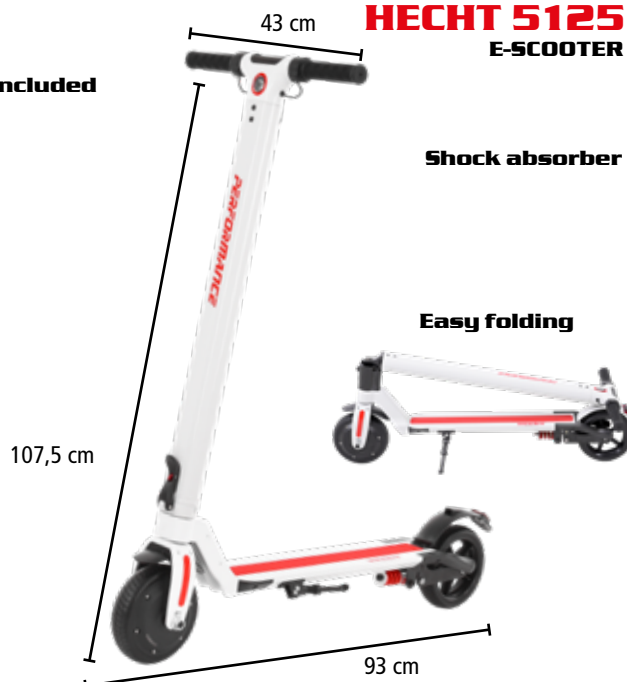

HECHT 5125 E-SCOOTER

Stand included

	frame	aluminium		battery	36 V / 4,4 Ah / 250 W
	wheels	6,5/6,5"		climbing capacity	15 °
	max. range *	15 km		charging time	3 hours
	max. speed assisted	25 km/h		weight	10,5 kg
	max. load	100 kg		mobile app	✓
	brakes	electronic		motor	front

Integrated light, USB, electronic brake, hook for hanging a small bag, stylish look

www.hecht.cz

HECHT 5166 E-SCOOTER

MOBILE APP

Mobile app for iOS and Android shows the distance traveled, remaining battery capacity and other useful information

Shock absorber
Stand included