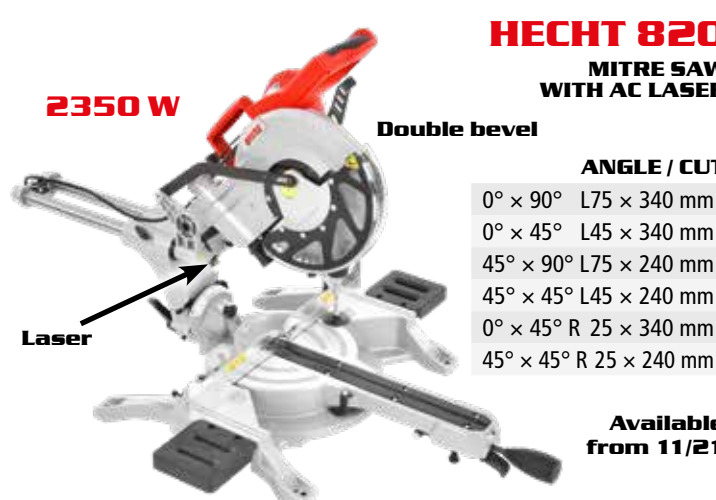

2350 W

HECHT 820 MITRE SAW WITH AC LASER

Double bevel

ANGLE / CUT

0° × 90°	L75 × 340 mm
0° × 45°	L45 × 340 mm
45° × 90°	L75 × 240 mm
45° × 45°	L45 × 240 mm
0° × 45° R	25 × 340 mm
45° × 45° R	25 × 240 mm

Available from 11/21

⚡	electric	230 V/50 Hz	↕ tilting range	-45° / 0° / 45°
🔋	power input	2350 W	◁▷ mitre cuts	90°-45° right + left
🌀	saw blade	ø 255 mm	🏋️ weight	18 kg
🌀	no load speed	4200 min⁻¹