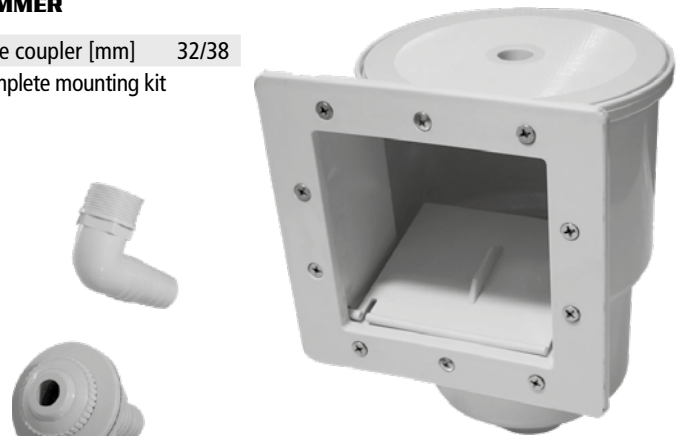

HECHT 305812 32/38MM T-CONNECTOR + 3 × HOSE CLAMP

HECHT 305813 3 × 32/38MM CONNECTORS + 3 × HOSE CLAMP

HECHT 30003 SKIMMER

hose coupler [mm] 32/38
Complete mounting kit

HECHT 003609 CARTRIDGE FILTRATION

voltage [V]	220-240
water flow [m ³ /hod]	1,2
hose coupler [mm]	32
Complete mounting kit	