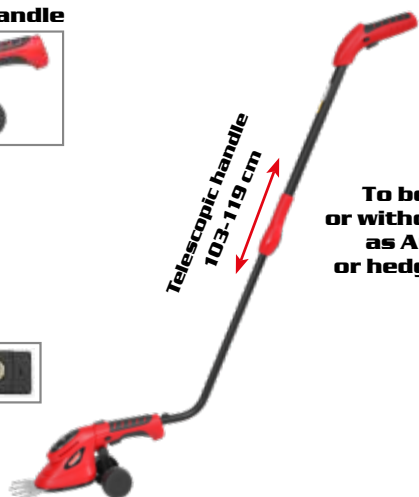

HECHT 5036 SET

ACCU GRASS SHEAR & HEDGE TRIMMER

Separable handle

SAMSUNG

Scissors

Hedge

Telescopic handle
103-119 cm

2 in 1