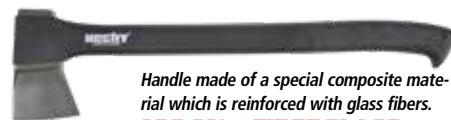

HECHT 902000

SPLITTING AXE
Length 63 cm
Weight 2000 g*

Handle made of a special composite material which is reinforced with glass fibers.
- FIBERGLASS

HECHT 900800

UNIVERSAL AXE
Length 59 cm
Weight 1130 g*

Handle made of a special composite material which is reinforced with glass fibers.
- FIBERGLASS

TEFLON COATED BLADE

HECHT 900901

UNIVERSAL AXE
Length 44 cm
Weight 900 g*

Handle made of a special composite material which is reinforced with glass fibers.
NYLON + FIBERGLASS

TEFLON COATED BLADE

HECHT 901170

SPLITTING AXE
Length 59 cm
Weight 1170 g*

Handle made of a special composite material which is reinforced with glass fibers.
NYLON + FIBERGLASS

TEFLON COATED BLADE

HECHT 902550