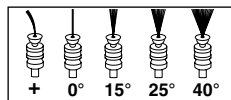

HECHT 3230 PETROL HIGH PRESSURE WASHER

Accessories for high pressure washers HECHT 319, 320, 323 and 351