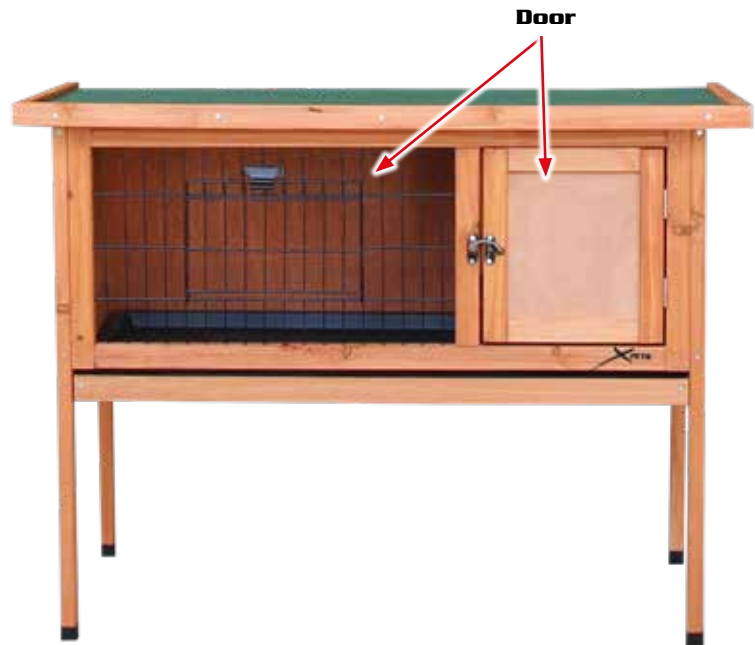

Air ventilation

MICKEY RABBIT CAGE

Door

www.hecht.cz

	dimensions	91,5 × 45 × 70 cm
Made from durable fir wood		
Roof covered with asphalt shingle		

**Available
from 12/21**

RABBIT CAGE WITH PADDOCK

Available from 12/21