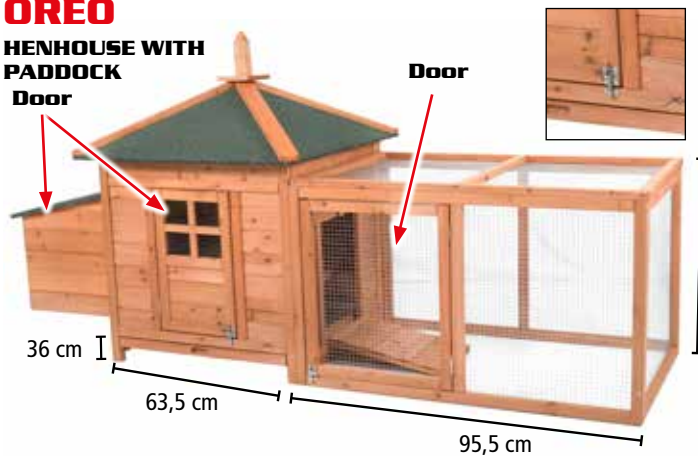

OREO
HENHOUSE WITH PADDOCK

↑	dimensions	195 × 73 × 98 cm	wires thickness	0,7 mm
	wood thickness	20 mm	Roof covered with asphalt shingle	
	Without ground wires		Made from durable fir wood