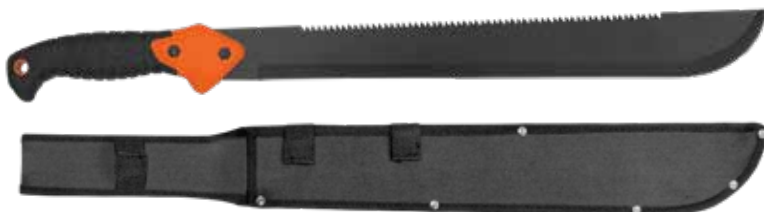

Blade material

SK5	Japanese carbon steel
S50C	Carbon steel

All scissors will be available from 10/21

HECHT 600635

GARDEN KNIFE 35 CM WITH GUT HOOK, NYLON SHEATH

foldable

HECHT 600636

MACHETE 64 CM, BLADE 44 CM WITH SAW, NYLON SHEATH, STAINLESS STEEL