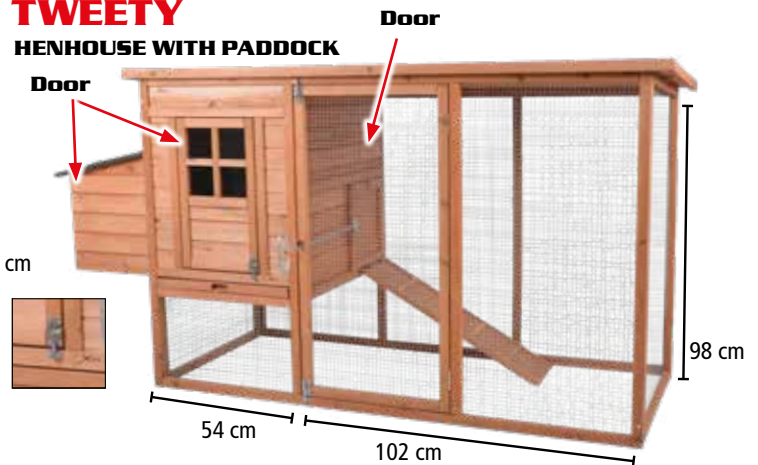

TWEETY
HENHOUSE WITH PADDOCK

↑	dimensions	201 × 68 × 102 cm	wires thickness	0,7 mm
	wood thickness	20 mm	side box	61 × 32 × 40 cm
	Made from durable fir wood		Without ground wires	
	Roof covered with asphalt shingle