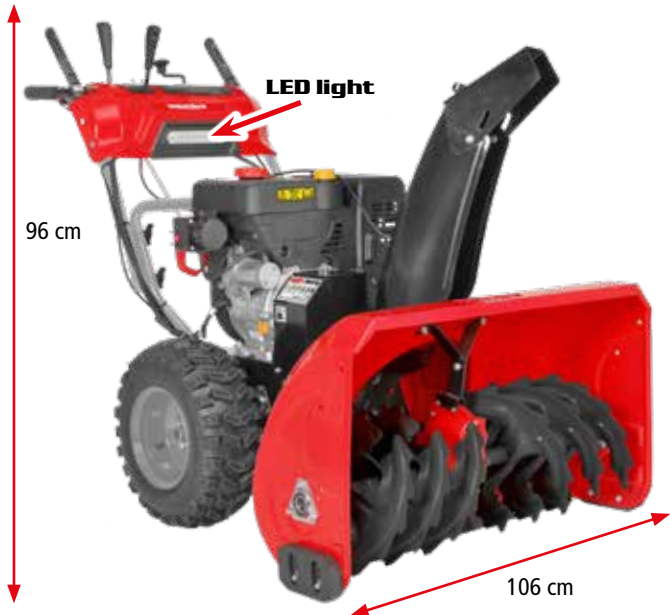

HECHT 9666

DOUBLE-STAGE SELF PROPELLED PETROL THROWER

230 V/50 Hz electric starter

LED light

Heated handles

Propel:
6 gears forward
2 reverse gears

Available from 10/21

	engine HECHT	4-stroke OHV		max. throwing distance	> 15 m
	displacement	252 cm ³		chimney adjustable by	190 °
	stroke width	66 cm		weight	110 kg
	stroke height	54 cm			

PETROL SNOW THROWERS

HECHT 9334 SQ

**DOUBLE-STAGE
SELF PROPELLED
PETROL THROWER**

**Propel:
6 gears forward
2 reverse gears**

**230 V/50 Hz
electric
starter**

**Heated
handles**

**Available
from 10/21**

	engine HECHT	4-stroke OHV		max. throwing distance	15 m
	displacement	375 cm ³		wheels	16 x 6,5-6"
	stroke width	87 cm		weight	83,5 kg
	stroke height	51 cm			