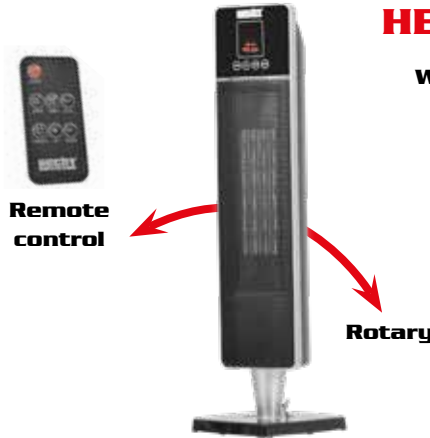

HECHT 3610 CERAMIC HEATER WITH THERMOSTAT

Remote control, thermal fuse, thermostat, ceramic heater

Remote control

Rotary

⚡	electric	230 V / 50 Hz	🔥	heating area	15–20 m³
🔌	power input	2000 W	🌀	airflow	80 m³/h
👤	weight	4,5 kg	⚙️	setting	1200 / 2000 W
IP	protection degree	IP24	🔥	thermal fuse	✓
✓	fan, thermostat, ceramic heater				