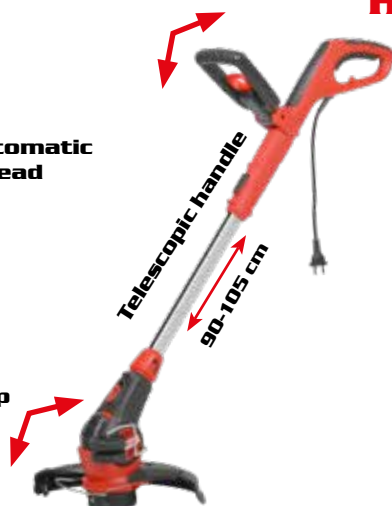

HECHT 630

GRASS TRIMMER

Semiautomatic
string head

Telescopic handle
90-105 cm

Twist grip

CUTTING HEAD
(2 PCS)
no. 000630

⚡	electric	230 V/50 Hz	📏	working width	30 cm
🔌	power input	600 W	📏	weight	2,8 kg *
✓	semiautomatic string head		✓	spare spool	000630 (2 ks)

Li-ion
Powered