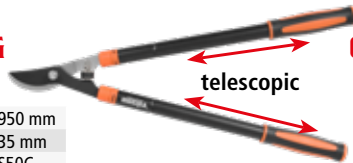

421

length 215 mm
cutting diameter 20 mm
blade material SK5

434DLA08

Ratchet shears

length 200 mm
cutting diameter 20 mm
blade material SK5

018KB

length 710 mm
cutting diameter 35 mm
blade material S50C

018 LGG