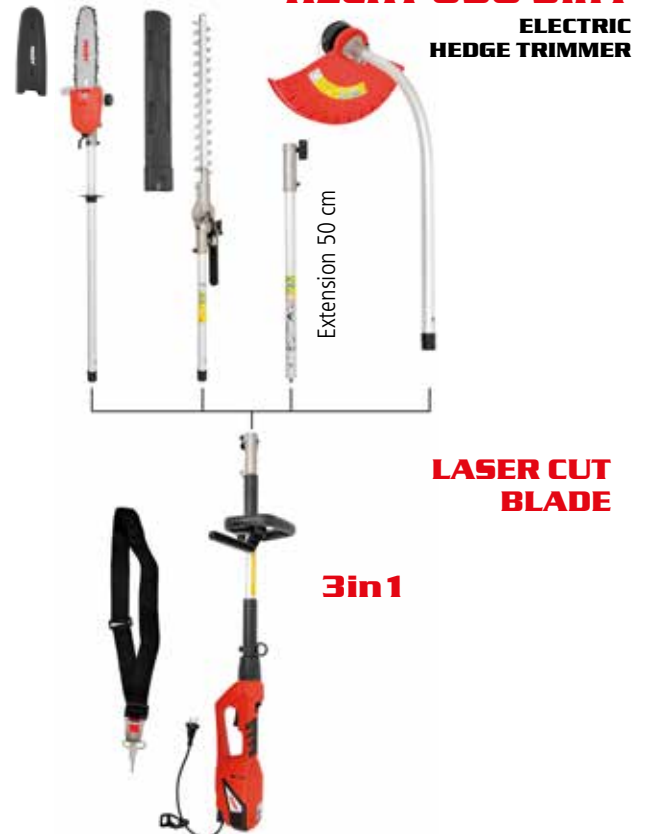

HECHT 675

ELECTRIC TELESCOPIC
HEDGE TRIMMER

	electric	230 V/50 Hz		bar length	59 cm
	power input	750 W		bar working length	51 cm
	max. cutting diameter	24 mm		weight	5 kg
	machine length	2,35-2,8 m			

HECHT 6025 ACCU TELESCOPIC HEDGE TRIMMER

* Maximum working time without load with 2 Ah battery.

ACCU AND ELECTRIC HEDGE TRIMMERS

HECHT 6504 ACCU HEDGE TRIMMER

Battery and charger not included

HECHT 695 ELECTRIC HEDGE TRIMMER

	accumulator	Lithium-ion		bar length	50 cm
	accu article (V)	DC 40 V / 1x 2,5/4/5 Ah		weight	4,5 kg
	max. cutting diameter	20 mm		machine length	1,9–2,4 m

	electric	230 V/50 Hz		bar length	41 cm
	power input	900 W		weight	4,9 kg
	max. cutting diameter	20 mm		machine length	2,64 m

HECHT 1441 ACCU HEDGE TRIMMER

HECHT 690 3in1 ELECTRIC HEDGE TRIMMER

Optional accessories		Optional accessories	
1.	HECHT 00144163	4.	HECHT 00144161
2.	HECHT 00144160	5.	HECHT 00144166
3.	HECHT 00144162	6.	HECHT 00144165