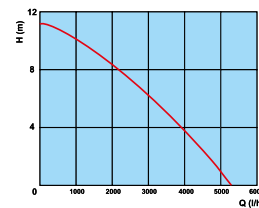

HECHT 3350 WATER BARREL PUMP

plastic chassis

	engine HECHT	2 stroke		weight	10,5 kg
	engine volume	59,2 cm³		container volume	14 l
	power output	2,5 HP		range	≤16 m

	electric	230 V/50 Hz		max. delivery height	10 m
	power input	350 W		10 m rubber power cable	
	clean water			max. delivery volume	3000 l/h