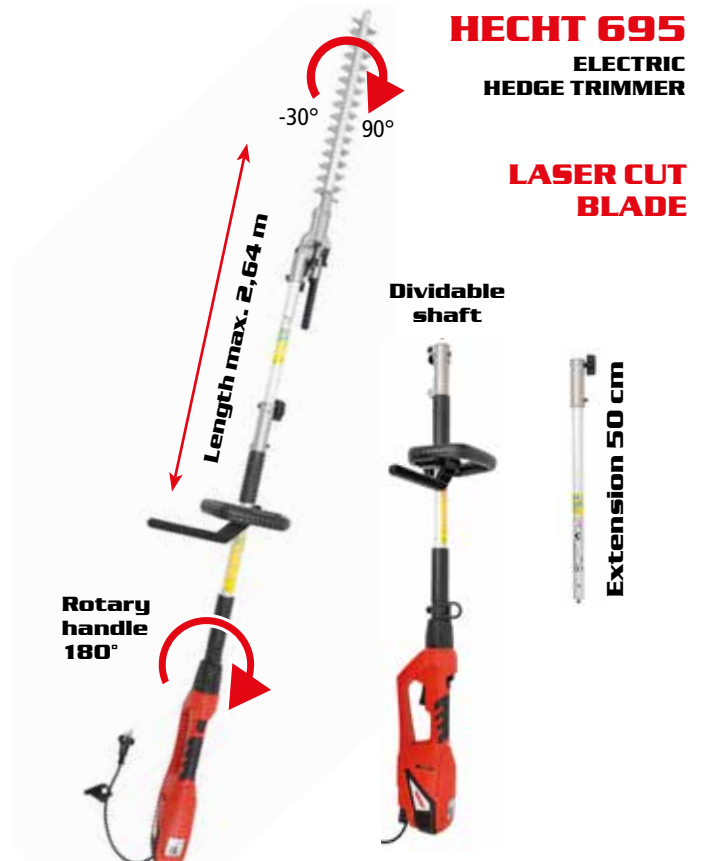

HECHT 675

ELECTRIC TELESCOPIC
HEDGE TRIMMER

	electric	230 V/50 Hz		bar length	59 cm
	power input	750 W		bar working length	51 cm
	max. cutting diameter	24 mm		weight	5 kg
	machine length	2,35-2,8 m			

HECHT 6025 ACCU TELESCOPIC HEDGE TRIMMER

* Maximum working time without load with 2 Ah battery.

ACCU AND ELECTRIC HEDGE TRIMMERS

HECHT 6504 ACCU HEDGE TRIMMER

Battery and charger not included

HECHT 695 ELECTRIC HEDGE TRIMMER

	accumulator	Lithium-ion		bar length	50 cm
	accu article (V)	DC 40 V / 1x 2,5/4/5 Ah		weight	4,5 kg
	max. cutting diameter	20 mm		machine length	1,9–2,4 m

	electric	230 V/50 Hz		bar length	41 cm
	power input	900 W		weight	4,9 kg
	max. cutting diameter	20 mm		machine length	2,64 m

HECHT 1441 ACCU HEDGE TRIMMER

HECHT 690 3in1 ELECTRIC HEDGE TRIMMER

Optional accessories		Optional accessories	
1.	HECHT 00144163	4.	HECHT 00144161
2.	HECHT 00144160	5.	HECHT 00144166
3.	HECHT 00144162	6.	HECHT 00144165