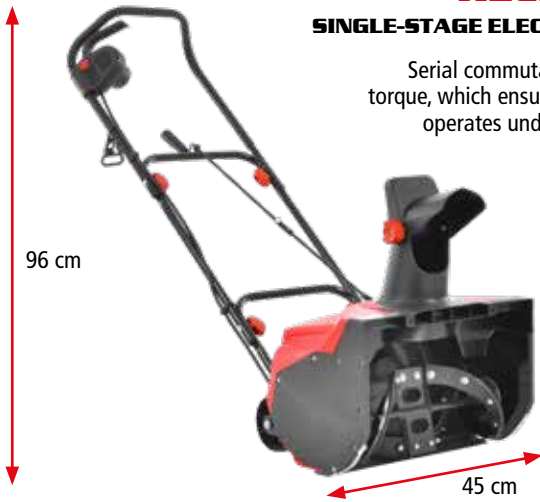

electric	230 V / 50 Hz		clean up area	180 m³/hod
	power input	1800 W		weight	15 kg
	working / total width	40 / 45 cm		pushed	

HECHT 9181 E

SINGLE-STAGE ELECTRIC THROWER

Serial commutator motor with high torque, which ensures that the machine operates under high load without stopping the motor.