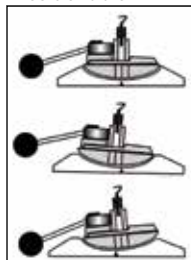

145 × 22,3 × 3,2 mm grinding wheel included

	electric	230 V/50 Hz		weight	4,8 kg
	power input	230 W		disc diameter	145 mm