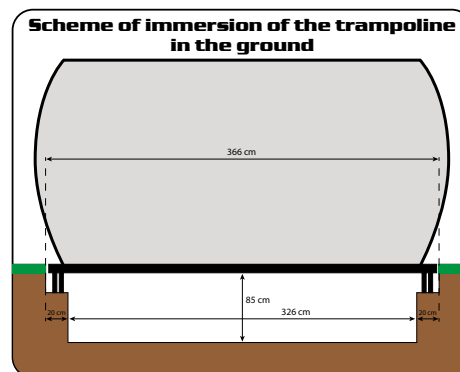

Complies with the strict EN-71 standard (child safety standard). Guaranteed load capacity of 150 kg during use (up to 550 kg load capacity). The wall thickness of the circumferential bars is 1.4 mm and the wall thickness of the support bars is 1.2 mm. A protective inner net around the perimeter of the trampoline protects the user from accidental contact with the springs. Modern rounded design. Access through a folded safety net – do not forget to close the net.