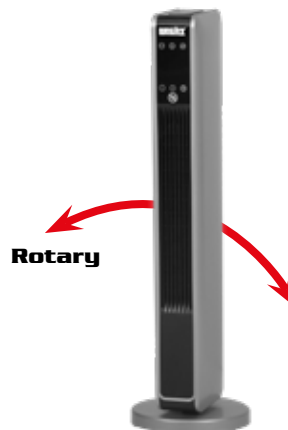

HECHT 3611

CERAMIC HEATER

Rotary

Remote control

⚡	electric	230 V / 50 Hz	🌡️	max. output temperature	130 °C
🔌	power output	2200 W	⚙️	setting	1200 / 2200 W
🏠	weight	5,3 kg			
🛡️	protection degree	IP24	🔥	thermal fuse	✓
📄	thermostat, timer, remote control, ceramic heating element				

Ideal for pergolas, conservatories and front gardens