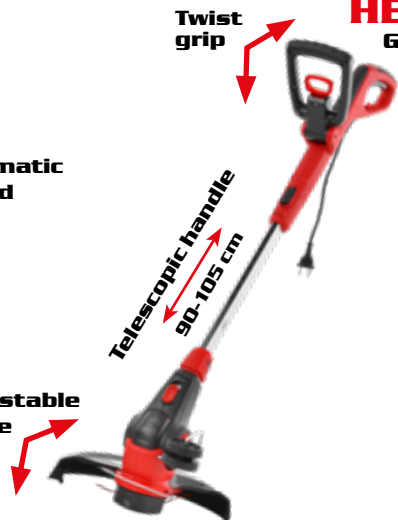

ELECTRIC & ACCU GRASS TRIMMERS, BRUSHCUTTERS

HECHT 630 GRASS TRIMMER

Twist grip

Semiautomatic string head

Telescopic handle
90-105 cm

Adjustable angle

⚡	electric	230 V / 50 Hz		working width	30 cm
	power input	600 W		weight	2,8 kg
✓	semiautomatic string head		✓	spare spool	000630 (2 pcs)