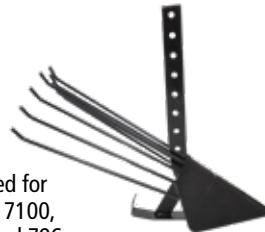

HECHT 8001017
WHEEL 4.00-8"
- 2 pcs

HECHT 8001004
IRON WHEEL SET

- 14"
- 2 pcs
- for use with
plough
or digger

PETROL TILLERS, ACCESSORIES

HECHT 750 PETROL TILLER

★★★★★

HECHT 000751 RIDGER

HECHT 000750 IRON WHEEL SET 14" - 2 pcs. for use with ridger

HECHT 000796

WHEELS 4.00-8"
WITH SLIPPING PINIONS

Hecht 796 + Hecht 000796
+ Hecht 57970 (Hecht 57100) + Hecht 57101

ACCESSORIES FOR HECHT 7100 / 796 / 7970

HECHT 007116 SINGLE SIDE PLOUGH

Intended for
HECHT 7100, 796

HECHT 007115 POTATO DIGGER

Intended for HECHT 7100,
7970 and 796

HECHT 007120 POTATO DIGGER

Intended for
HECHT 7100,
7970 and 796

HECHT 007125 DOUBLE SIDE PLOUGH

20-25 cm, working depth ca 10 cm

Intended for
HECHT 7100,
7970 and 796