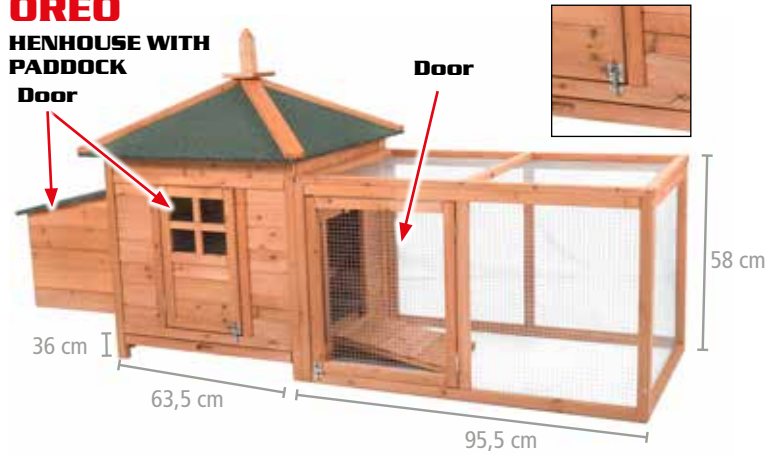

HENHOUSE

OREO

HENHOUSE WITH PADDOCK

Door

Door

dimensions 134 x 90 x 99 cm

Without ground wires

Made from durable fir wood