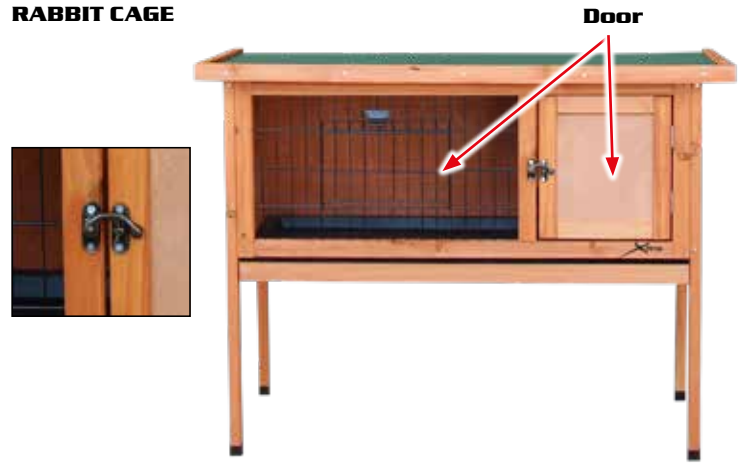

PROMINENT MICKEY

RABBIT CAGE

	dimensions	91,5 × 45 × 70 cm
Made from durable fir wood		
Roof covered with asphalt shingle