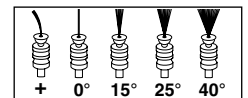

HECHT 3230 PETROL HIGH PRESSURE WASHER