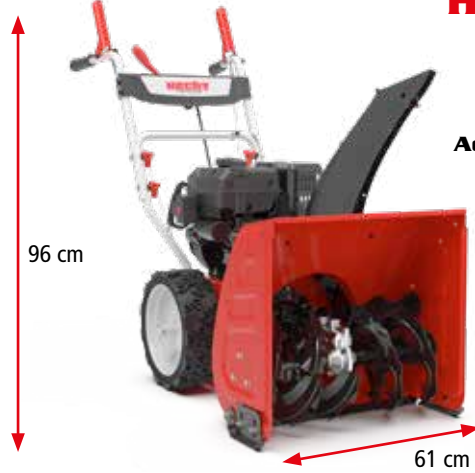

🔧	engine HECHT	4-stroke OHV	↔	max. throwing distance	13 m
📏	displacement	196 cm³	📏	adjustable chimney by	190 °
📏	stroke width	61 cm	🛞	wheels	13x4,1-6"
📏	stroke height	53 cm	🏋️	weight	80,3 kg