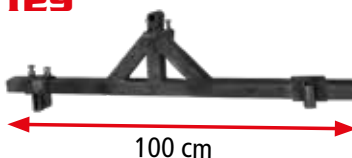

HECHT 007129

BRACKET
for mounting
accessories