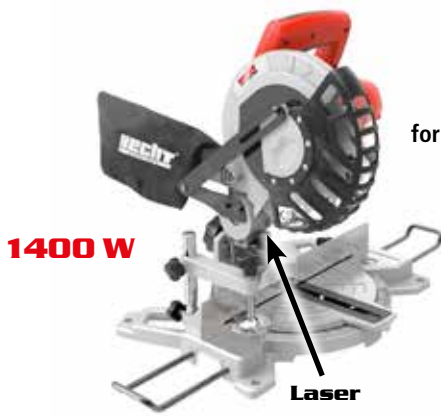

HECHT 813 MITRE SAW WITH AC LASER

1400 W

Laser

SAW BLADE
48T×210 mm×25,4 mm
for HECHT 814, 818, 828, 813
nr.: HECHT 00828

ANGLE / CUT

90° × 90°	55 × 120 mm
45° × 45°	30 × 83 mm
45° × 90°	30 × 120 mm
90° × 45°	55 × 83 mm

	electric	230 V/50 Hz		tilting range	-45° / 0° / 45°
	power input	1400 W		mitre cuts	90°-45° left
	saw blade	ø 210 mm		weight	6,3 kg
	no load speed	5000 min⁻¹