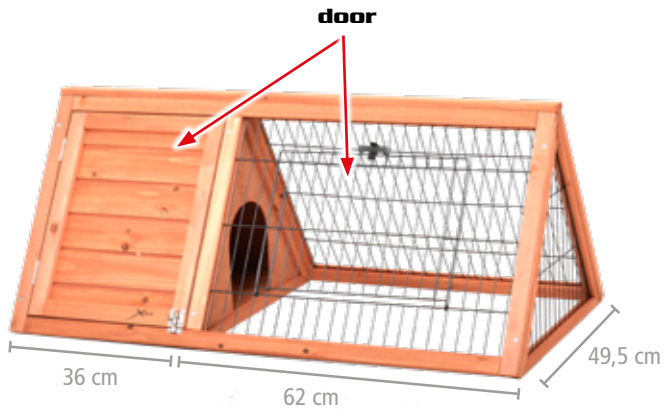

PROMINENT HOLIDAY

RABBIT CAGE
WITH PADDOCK

Available
from 2/25

	dimensions	98 × 50 × 41 cm	Without ground wires
Made from durable fir wood