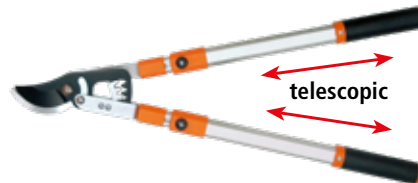

420 CC

length 215 mm
cutting diameter 20 mm
blade material S50C

421

length 215 mm
cutting diameter 20 mm
blade material SK5

493 A

length 215 mm
cutting diameter 20 mm
blade material SK5

435 HB 2L

length 225 mm
cutting diameter 20 mm
blade material SK5

434DLA08

Ratchet shears

length 200 mm
cutting diameter 20 mm
blade material SK5

494 ADN

length 213 mm
cutting diameter 20 mm
blade material SK5

023-2W

length 500 mm
cutting diameter -
blade material S50C

018KB

length 710 mm
cutting diameter 35 mm
blade material S50C

020 AKB

length 710 mm
cutting diameter 38 mm
blade material S50C

018 LGG

telescopic

length 950 mm
cutting diameter 35 mm
blade material S50C

020 ALGG

telescopic

length 950 mm
cutting diameter 38 mm
blade material S50C

036 WLJ

telescopic

length 835 mm
cutting diameter -
blade material S50C

0182036L

telescopic

length 870 mm
cutting diameter 38 mm
blade material SK5

060AH9L

telescopic

length 875 mm
cutting diameter -
blade material SK5

050TAH9L

telescopic

length 1040 mm
cutting diameter 45 mm
blade material SK5

050GAH9L

telescopic

length 1040 mm
cutting diameter 45 mm
blade material SK5

F2AD

foldable

HECHT 600635

GARDEN KNIFE 35 CM WITH GUT HOOK, NYLON SHEATH, BLADE 19 CM

HECHT 900813

Length 13"

Belt hinge with sheath

HECHT 600636

MACHETE 64 CM, BLADE 44 CM WITH SAW, NYLON SHEATH, STAINLESS STEEL

HECHT 901018

Length 18"

HECHT 1740

ACCU GARDEN
SCISSORS

accu Li-ion 20 V
průměr stříhu 30 mm

ACCU
program
1278

NEW

HECHT 600618

Length 18"

HECHT 600621

Length 21"