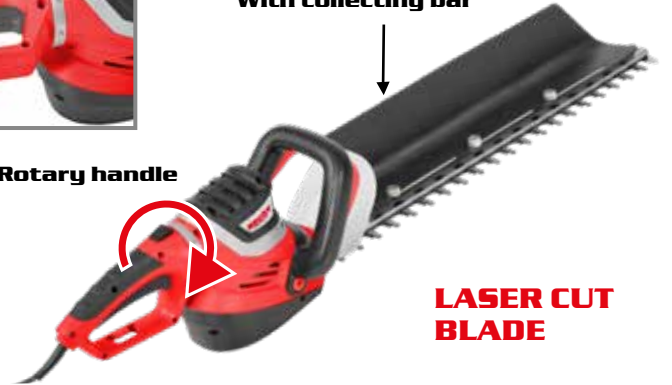

Hand and foot brake

ELECTRIC AND ACCU HEDGE TRIMMERS

HECHT 608 ELECTRIC HEDGE TRIMMER

☆☆☆☆☆

**ONLY
1,9 KG!**

⚡	electric	230 V/50 Hz		bar length	50 cm
	power input	520 W		bar working length	45 cm
	max. cutting diameter	20 mm		weight	1,9 kg

HECHT 655 ELECTRIC HEDGE TRIMMER

☆☆☆☆☆

**LASER CUT
BLADE**

⚡	electric	230 V/50 Hz		bar length	62 cm
	power input	600 W		bar working length	55 cm
	max. cutting diameter	20 mm		weight	3 kg

HECHT 610 ELECTRIC HEDGE TRIMMER

☆☆☆☆☆

Rotary handle

**LASER CUT
BLADE**

⚡	electric	230 V/50 Hz		bar length	68 cm
	power input	600 W		bar working length	61 cm
	max. cutting diameter	24 mm		weight	3,1 kg

HECHT 611 ELECTRIC HEDGE TRIMMER

☆☆☆☆☆

With collecting bar

Rotary handle

**LASER CUT
BLADE**

⚡	electric	230 V/50 Hz		bar length	68 cm
	power input	750 W		bar working length	61 cm
	max. cutting diameter	24 mm		weight	4 kg

HECHT 6020 ACCU HEDGE TRIMMER