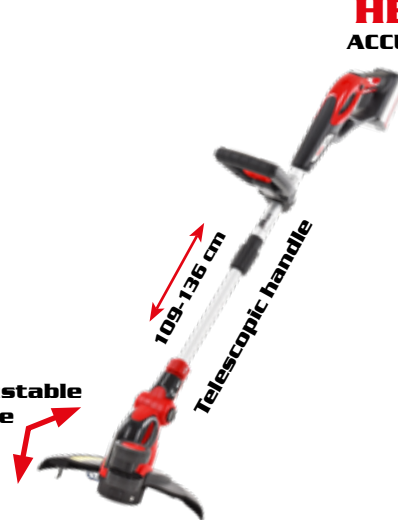

⚡	Accu Li-ion	DC 20 V / 1 x 2,5 Ah		working width	25 cm
	working time	cca 20 min		weight with battery	2,2 kg
✓	spare spool 005020 (2 ks)			charging time	cca 120 min