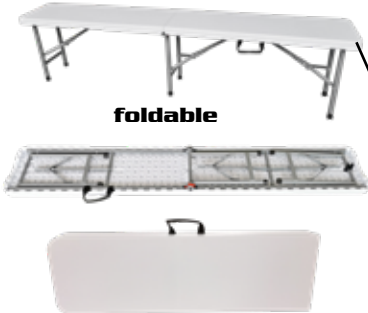

HECHT FOLDIS WHITE BENCH GARDEN BENCH

foldable

board strength 4 cm