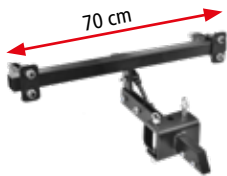

ACCESSORIES FOR HECHT 785, HECHT 790 BS

HECHT 8001022

BRACKET
for mounting
accessories