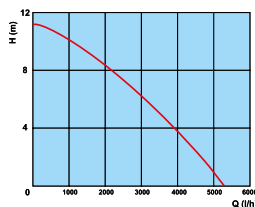

HECHT 3350 WATER BARREL PUMP

plastic chassis

	electric	230 V/50 Hz		max. delivery height	10 m
	power input	350 W		10 m rubber power cable	
	clean water			max. delivery volume	5000 l/h

plastic chassis