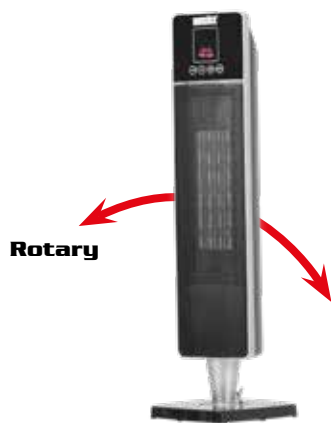

HECHT 3610

CERAMIC HEATER

Rotary

Remote control

⚡	electric	230 V / 50 Hz	🔥	heating area	15-20 m²
🔌	power output	2000 W	🌀	airflow	80 m³/h
🏠	weight	4,5 kg	⚙️	setting	1200 / 2000 W
🛡️	protection degree	IP24	🔥	thermal fuse	✓
📄	thermostat, timer, remote control, ceramic heating element				