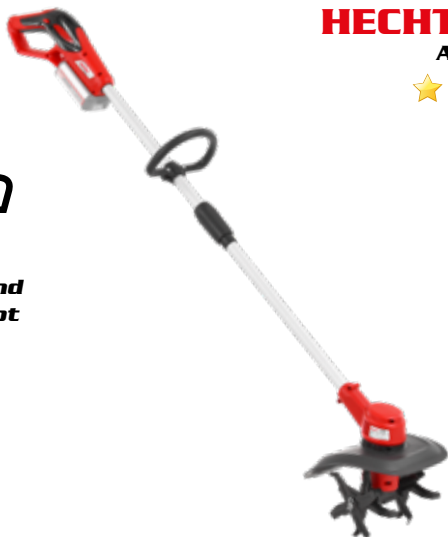

* The working width can be different when using another aeration roller.

EXPLANATION: ball bearings in all wheels

ACCU, ELECTRIC AND PETROL TILLERS

HECHT 7025 ACCU TILLER

Li-ion
Powered

**Battery and
charger not
included**

ACCU
program
6020

	Accu Li-ion	DC 20 V / 1 x 2,5 Ah		working width	20 cm
	weight	3,4 kg		4x4 knives Ø 15 cm	
	battery and charger not included			1 speed	

HECHT 732 ELECTRIC TILLER

	electric	230 V/50 Hz		working width	32 cm
	power input	750 W		weight	8 kg
	4x4 knives Ø 20 cm			1 speed	

HECHT 738 ELECTRIC TILLER

	electric	230 V/50 Hz		working width	36,5 cm
	power input	1000 W		weight	8,4 kg
	4x4 knives Ø 20 cm			1 speed	

HECHT 745 ELECTRIC TILLER

	electric	230 V/50 Hz		working width	40 cm
	power input	1500 W		weight	11 kg
	6x4 knives Ø 20,5 cm			1 speed	