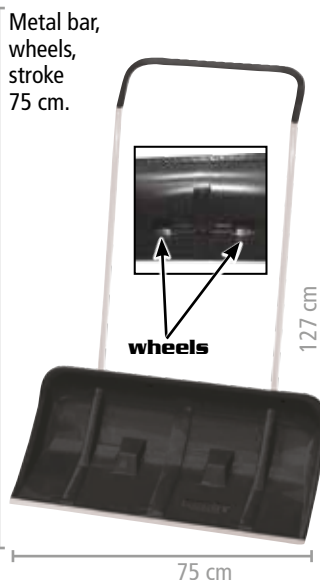

HECHT 750 GT

Metal bar, wheels, stroke 75 cm.

wheels

127 cm

75 cm

HECHT 661 GT

Snow scraper with wheels, metal bar and loose handle, stroke 66 cm.

140 cm