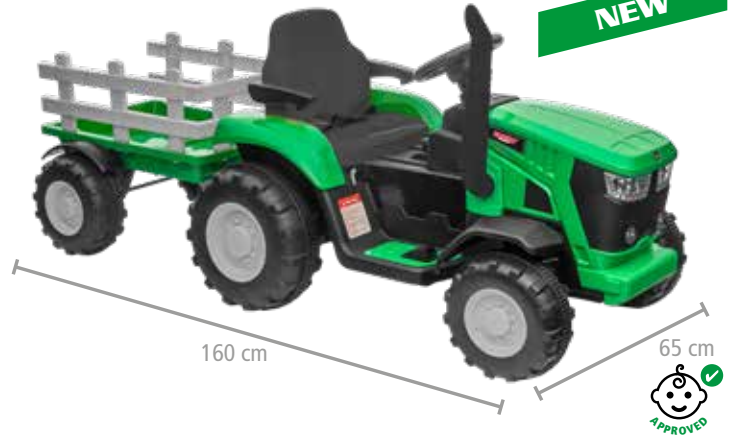

HECHT 50825 GREEN ACCU TRACTOR

7 Ah

NEW

160 cm

65 cm

	dimensions	160 x 65 x 68,5 cm		accu	12 V / 7 Ah, 2x 35 W
	max. load	30 kg		speed	3,5 km/h
	for children aged	3-8 let		light and sound effects, reverse