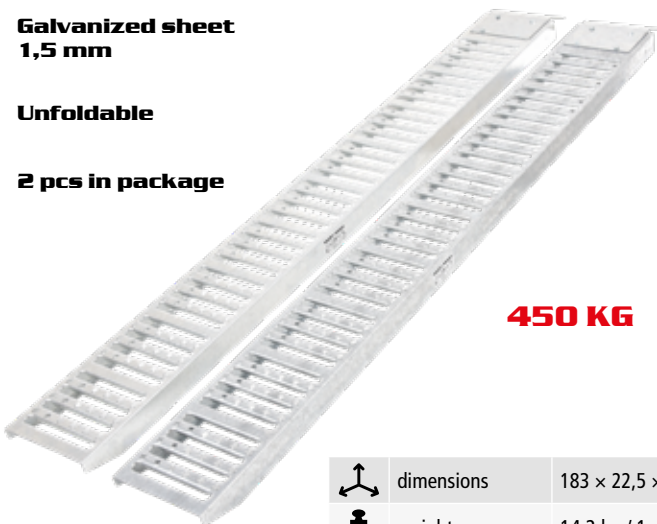

HECHT 501 LAWN ROLLER

50 cm

	working width	50 cm		empty weight	9 kg
	diameter	32 cm		filled weight	50 kg ± 20%

HECHT 005003 LOADING RAMP

Galvanized sheet
1,5 mm

Unfoldable

2 pcs in package

450 KG

	dimensions	183 × 22,5 × 5 cm
	weight	14,2 kg / 1 pc
	load capacity	450 kg

HECHT 005005 LOADING RAMP

2 PCS IN PACKAGE

With supports

680 KG

FOLDABLE

	dimensions	225 × 28 × 5 cm
	weight	7 kg / 1 pc
	load capacity - pc / pair	340 kg / 680 kg