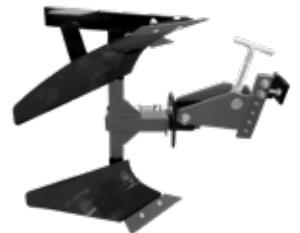

HECHT 007115 POTATO DIGGER

Intended for HECHT 7100,
7970 and 796

HECHT 007120 POTATO DIGGER

Intended for
HECHT 7100,
7970 and 796

HECHT 007125 DOUBLE SIDE PLOUGH

20-25 cm, working depth ca 10 cm

Intended for
HECHT 7100,
7970 and 796