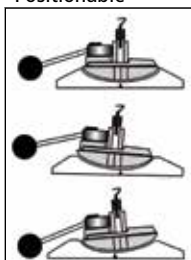

SPARE GRINDING WHEELS

9230A0007 (145 × 3,2 × 22,3)

9230B0007 (145 × 4,7 × 22,3)

9230C0007 (145 × 6 × 22,3)

Positionable