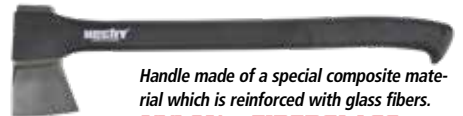

HECHT 902000

SPLITTING AXE

Length 63 cm
Weight 2000 g*

Handle made of a special composite material which is reinforced with glass fibers.
- FIBERGLASS

HECHT 900800

UNIVERSAL AXE

Length 59 cm
Weight 1130 g*

Handle made of a special composite material which is reinforced with glass fibers.
- FIBERGLASS

TEFLON COATED BLADE

HECHT 900901

UNIVERSAL AXE

Length 44 cm
Weight 900 g*

Handle made of a special composite material which is reinforced with glass fibers.
NYLON + FIBERGLASS

TEFLON COATED BLADE

HECHT 901170

SPLITTING AXE

Length 59 cm
Weight 1170 g*

Handle made of a special composite material which is reinforced with glass fibers.
NYLON + FIBERGLASS

TEFLON COATED BLADE

HECHT 902550

SPLITTING AXE

Length 80 cm
Weight 2550 g*