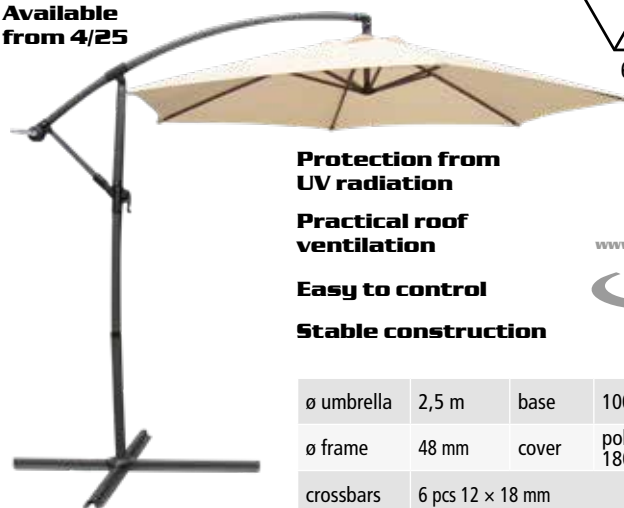

SANDY I.

GARDEN PARASOL

Available from 4/25

6 ribs

Protection from UV radiation

Practical roof ventilation

Easy to control

Stable construction

www.hecht.cz

ø umbrella	2,5 m	base	100x100 cm
ø frame	48 mm	cover	polyester 180 g/m²
crossbars	6 pcs 12 x 18 mm		
aluminum umbrella with a cross-shaped base, easy to open and close with the handle, polyester cover, practical roof ventilation			

SUNNY

GARDEN PARASOL

8 ribs

Available from 4/25

ø umbrella	3 m	base	100x100 cm
ø frame	48 mm	cover	polyester 180 g/m²
crossbars	8 pcs 12 x 18 mm		

aluminum umbrella with a cross-shaped base, easy to open and close with the handle, polyester cover, practical roof ventilation