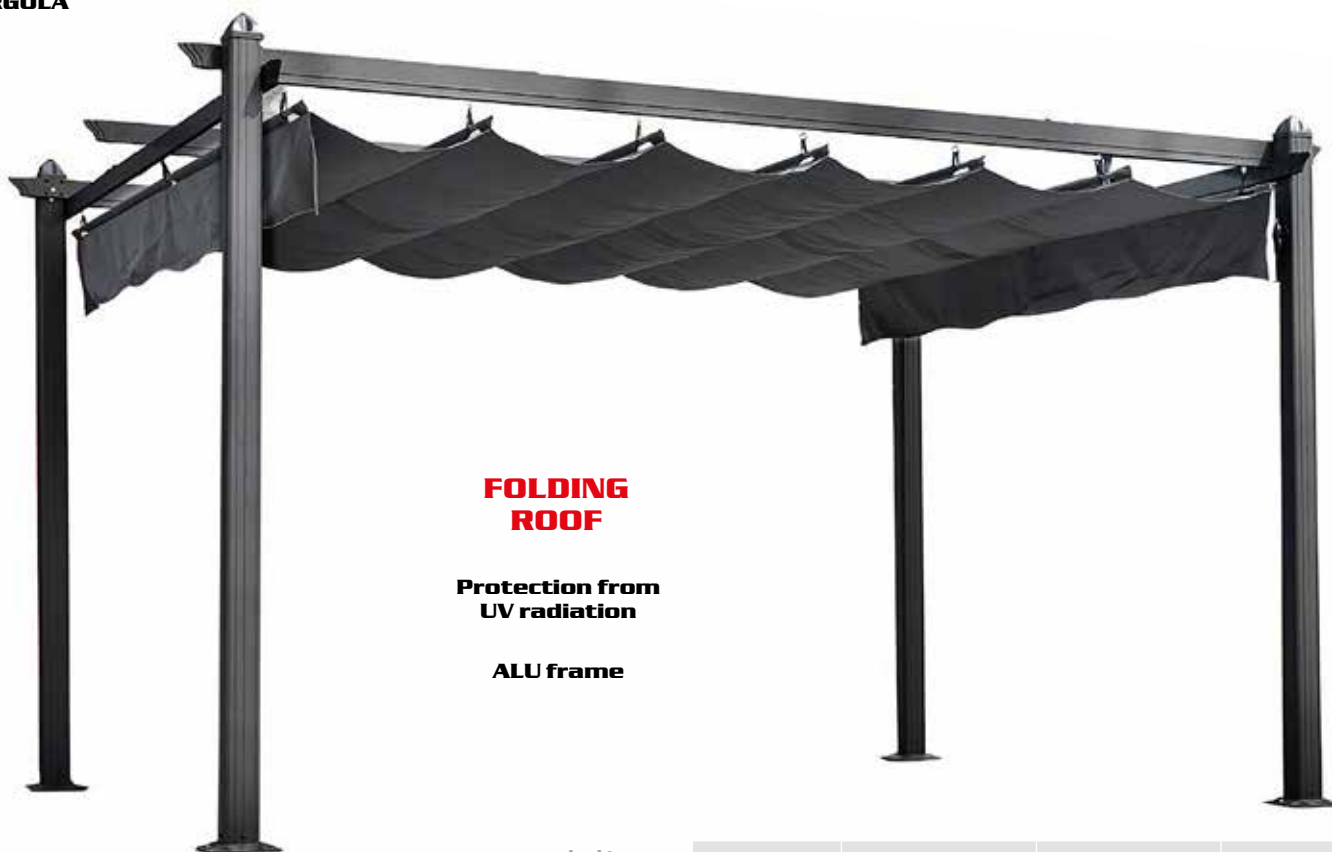

HECHT PERGOLA 4×3

PERGOLA

**FOLDING
ROOF**

**Protection from
UV radiation**

ALU frame

size	392 × 292 × 228 cm	upper sail	160 g/m² polyester
entrance height	207 cm	supporting legs	4 pcs (10 × 10 cm)
frame	1,1 mm aluminium	anchoring supports	20 × 20 cm