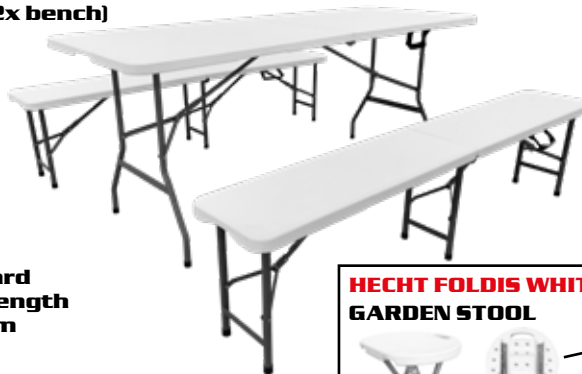

HECHT FOLDIS WHITE

GARDEN FURNITURE SET (1x table, 2x bench)

NEW

HECHT FOLDIS WHITE BENCH GARDEN BENCH

foldable

board strength 4 cm

HECHT FOLDIS WHITE TABLE GARDEN TABLE

board strength 4 cm