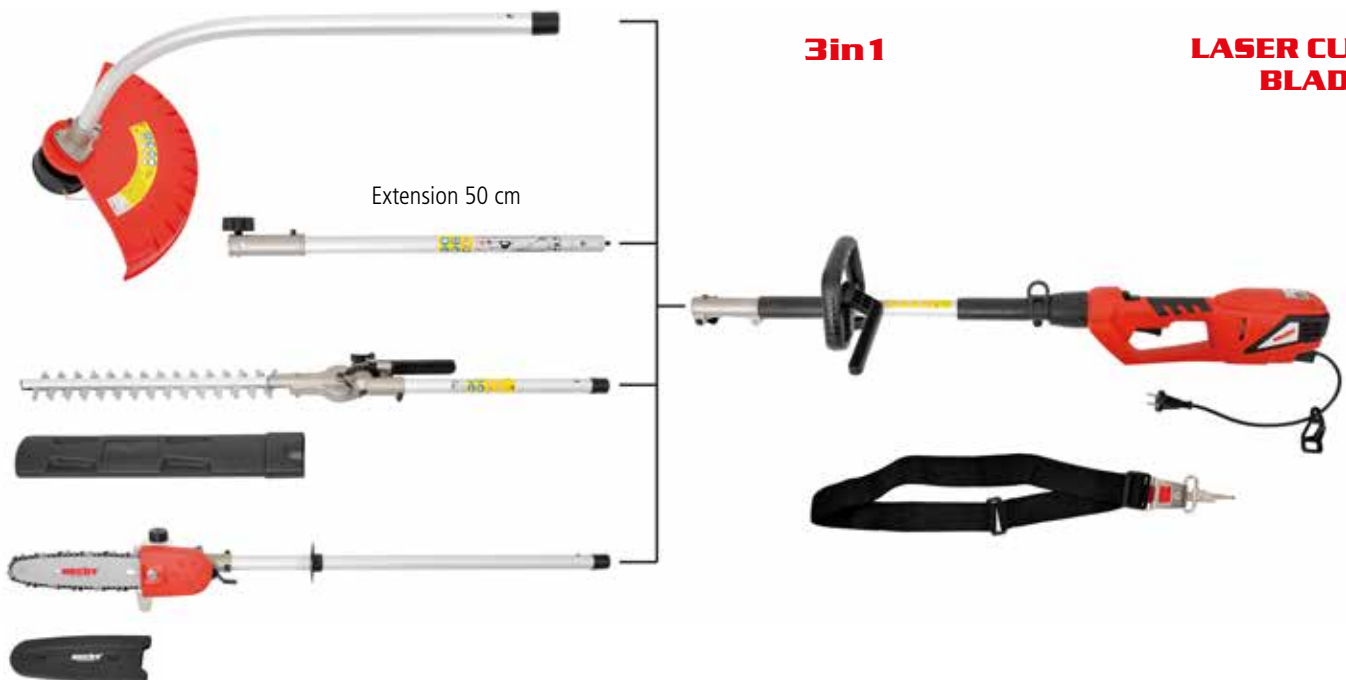

* Maximum working time without load with 2 Ah battery.

ACCU AND ELECTRIC HEDGE TRIMMERS

HECHT 695

ELECTRIC
HEDGE TRIMMER

LASER CUT
BLADE

	electric	230 V/50 Hz		bar length	41 cm
	power input	900 W		weight	4,9 kg
	max. cutting diameter	20 mm		machine length	2,64 m

HECHT 675

ELECTRIC TELESCOPIC
HEDGE TRIMMER

LASER CUT
BLADE

	electric	230 V/50 Hz		bar length	59 cm
	power input	750 W		bar working length	51 cm
	max. cutting diameter	24 mm		weight	5 kg
	machine length	2,35–2,8 m			

HECHT 690 3in1

ELECTRIC
HEDGE TRIMMER

LASER CUT
BLADE

3in1

	electric	230 V/50 Hz		bar length saw	23 cm
	power input	900 W		bar length hedgetrimmer	41 cm
	weight	2,5 kg		working width hedgetrimmer	36 cm

ACCU AND ELECTRIC PRUNNING SAWS, ACCESSORIES