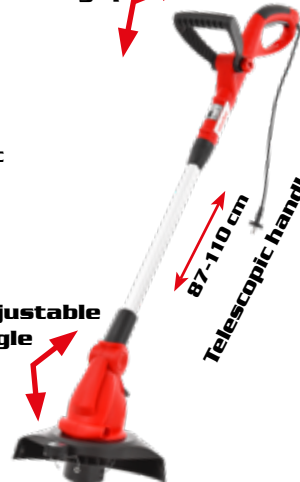

HECHT 445

ELECTRIC WEED SWEEPER

2 in 1

Included

Removes weed
from pathways,
terraces etc

Twist
grip

Telescopic handle
94-123 cm

⚡	electric	DC 3,6 V / 1,3 Ah	📏	working width	11 cm
🔌	power input	400 W	⚖️	weight	2,2 kg

⚡	electric	230 V / 50 Hz	📏	working width	19,5 cm
🔌	power input	550 W	⚖️	weight	2,9 kg

HECHT 300

GRASS TRIMMER

Semiautomatic
string head

CUTTING HEAD
HECHT 003003

Semiautomatic
string head

Adjustable
angle

Twist
grip

Telescopic handle
87-110 cm

HECHT 530

GRASS TRIMMER

⚡	electric	230 V / 50 Hz	📏	working width	22 cm
🔌	power input	300 W	⚖️	weight	1,4 kg
✓	semiautomatic string head		✓	spare spool	HECHT 003003

⚡	electric	230 V / 50 Hz	📏	working width	30 cm
🔌	power input	550 W	⚖️	weight	2,6 kg
✓	semiautomatic string head		✓	spare spool	530000043 (2 pcs)