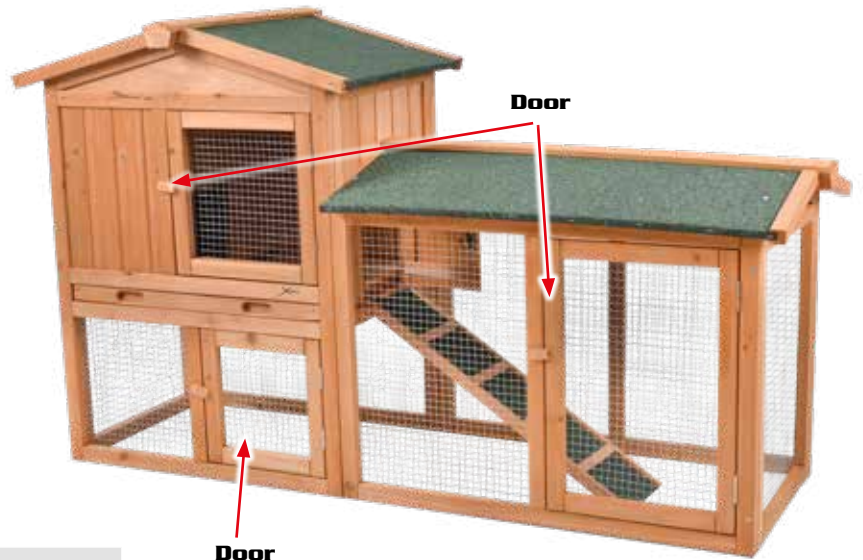

PROMINENT MOLLY

RABBIT CAGE WITH PADDOCK

Available
from 2/25

	dimensions	146,5 × 52 × 85,5 cm	Without ground wires
Made from durable fir wood		Roof covered with asphalt shingle