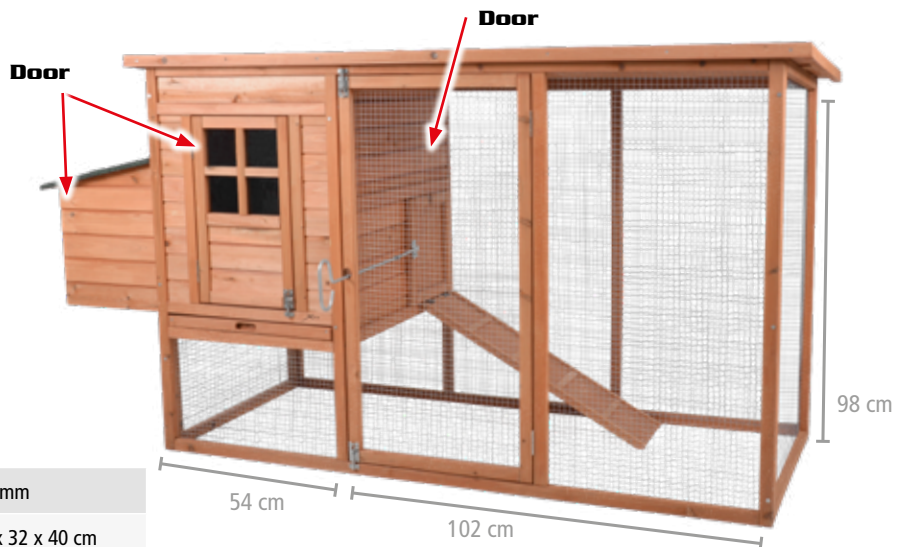

PROMINENT TWEETY

HENHOUSE WITH PADDOCK

Available from 2/25

dimensions 201 x 68 x 102 cm

wires thickness 0,7 mm

wood thickness 20 mm

side box 61 x 32 x 40 cm

Made from durable fir wood

Without ground wires

Roof covered with asphalt shingle