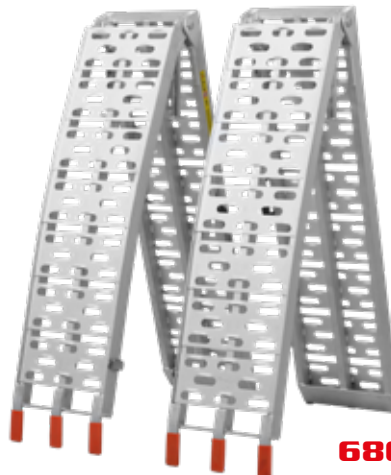

HECHT 005005 LOADING RAMP

2 PCS IN PACKAGE

With supports

680 KG

FOLDABLE

	dimensions	225 × 28 × 5 cm
	weight	7 kg / 1 pc
	load capacity - pc / pair	340 kg / 680 kg

* The working width can be different when using another aeration roller.

EXPLANATION: ball bearings in all wheels