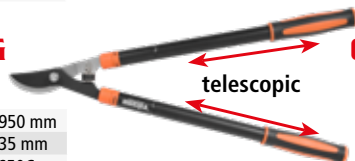

length 710 mm
cutting diameter 35 mm
blade material S50C

020 AKB

length 710 mm
cutting diameter 38 mm
blade material S50C

018 LGG

telescopic

length 950 mm
cutting diameter 35 mm
blade material S50C

020 ALGG