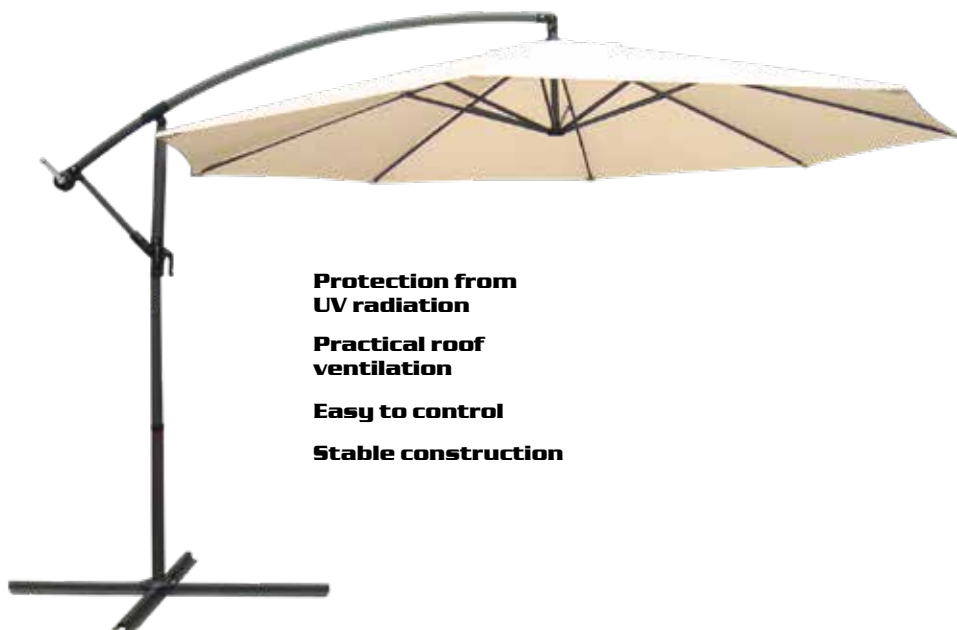

SUNNY

GARDEN PARASOL

8 ribs

Available from 4/25

ø umbrella	3 m	base	100x100 cm
ø frame	48 mm	cover	polyester 180 g/m ²
crossbars	8 pcs 12 x 18 mm		

aluminum umbrella with a cross-shaped base, easy to open and close with the handle, polyester cover, practical roof ventilation