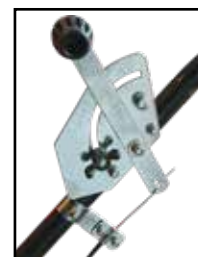

Spreading regulation

	manual pushed		max. volume / capacity	29 l / 36 kg
	weight	11 kg	max. width of spreading	3 m*
	wheels	12x3"