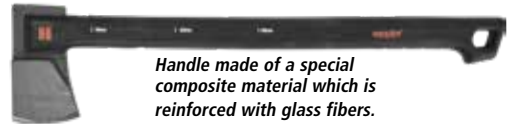

HECHT 902000

SPLITTING AXE

Length 63 cm
Weight 2000 g*

Handle made of a special composite material which is reinforced with glass fibers.
- FIBERGLASS

HECHT 900800

UNIVERSAL AXE

Length 59 cm
Weight 1130 g*

Handle made of a special composite material which is reinforced with glass fibers.
- FIBERGLASS