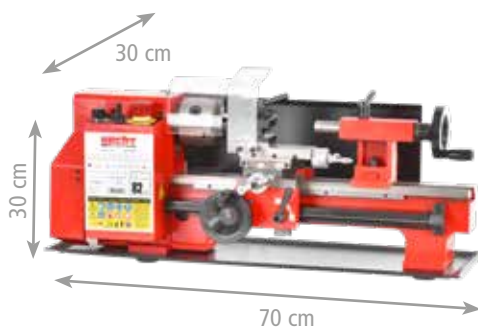

Accessories for HECHT 8410

- **HECHT 008410A** Lathe knife set 8x8 mm
- **HECHT 008410B** Swivel tip MT2
- **HECHT 008410C** Clamping disc Ø 160 mm
- **HECHT 008410D** Clamping set for disc Ø 160 mm
- **HECHT 008410E** 4-jaw chuck 100 mm
- **HECHT 008410F** Fixed bezel
- **HECHT 008410G** Sliding bezel
- **HECHT 008410H** Fixed tip MT3
- **HECHT 008410I** Drill chuck 13mm + MT2

HECHT 8410
ELECTRIC MINI LATHE

370 W

Standard accessories included

⚡	electric	230 V/50 Hz		swing over bed	180 mm
⚡	power input	250 W		distance between centers	300 mm
⌚	no load speed	100-1100 min⁻¹, 100-2500 min⁻¹		cross slide travel / compound travel	65 / 55 mm
	spindle taper	MT2, MT3		weight	37 kg

Accessories for HECHT 8420

- **HECHT 008420A** Lathe knife set 10x10mm
- **HECHT 008420B** Swivel tip MT2
- **HECHT 008420C** Clamping disc Ø 220 mm
- **HECHT 008420D** Clamping set for disc Ø 220 mm
- **HECHT 008420F** Fixed bezel
- **HECHT 008420G** Sliding bezel