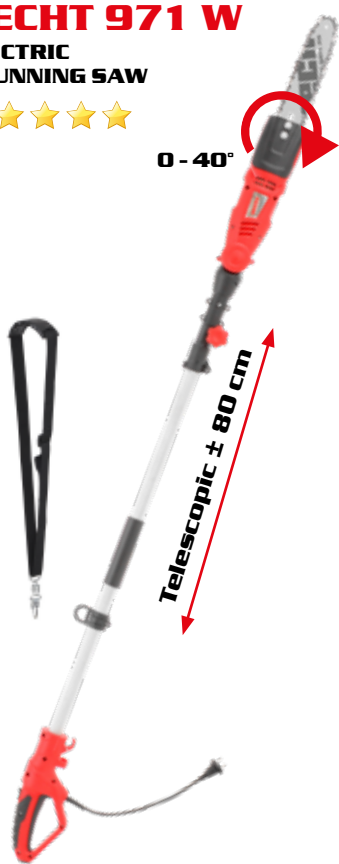

ACCU AND ELECTRIC PRUNNING SAWS, ACCESSORIES

GARDEN

HECHT 971 W

ELECTRIC PRUNNING SAW

0 - 40°

Telescopic ± 80 cm