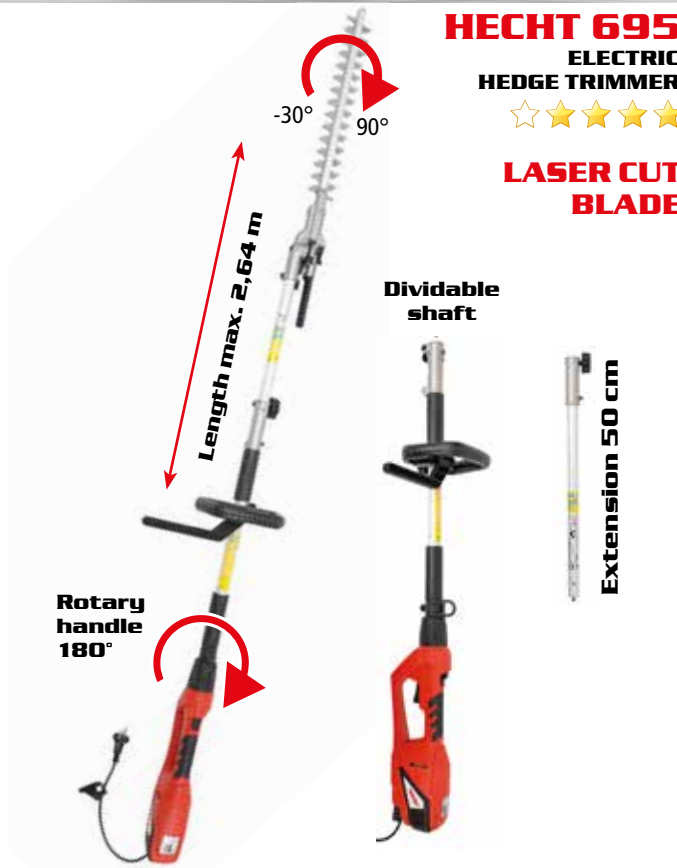

* Maximum working time without load with 2 Ah battery.

ACCU AND ELECTRIC HEDGE TRIMMERS

HECHT 695

ELECTRIC
HEDGE TRIMMER

LASER CUT
BLADE

	electric	230 V/50 Hz		bar length	41 cm
	power input	900 W		weight	4,9 kg
	max. cutting diameter	20 mm		machine length	2,64 m

HECHT 675

ELECTRIC TELESCOPIC
HEDGE TRIMMER

LASER CUT
BLADE

	electric	230 V/50 Hz		bar length	59 cm
	power input	750 W		bar working length	51 cm
	max. cutting diameter	24 mm		weight	5 kg
	machine length	2,35–2,8 m			

HECHT 690 3in1

ELECTRIC
HEDGE TRIMMER

LASER CUT
BLADE

3in1

	electric	230 V/50 Hz		bar length saw	23 cm
	power input	900 W		bar length hedgetrimmer	41 cm
	weight	2,5 kg		working width hedgetrimmer	36 cm

ACCU AND ELECTRIC PRUNNING SAWS, ACCESSORIES