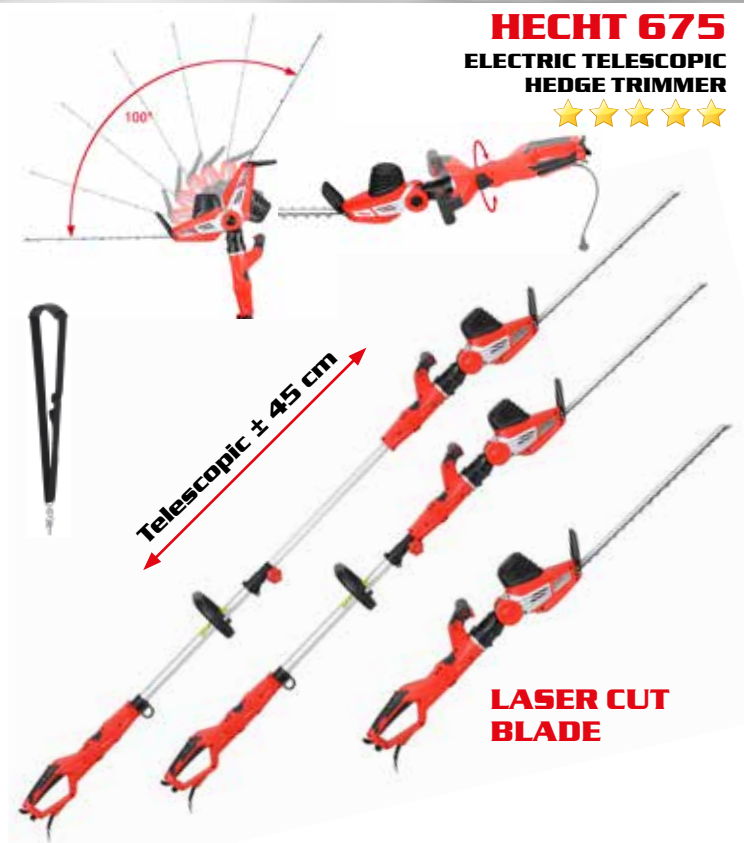

* Maximum working time without load with 2 Ah battery.

ACCU AND ELECTRIC HEDGE TRIMMERS

HECHT 695

ELECTRIC
HEDGE TRIMMER

LASER CUT
BLADE

	electric	230 V/50 Hz		bar length	41 cm
	power input	900 W		weight	4,9 kg
	max. cutting diameter	20 mm		machine length	2,64 m

HECHT 675

ELECTRIC TELESCOPIC
HEDGE TRIMMER

LASER CUT
BLADE

	electric	230 V/50 Hz		bar length	59 cm
	power input	750 W		bar working length	51 cm
	max. cutting diameter	24 mm		weight	5 kg
	machine length	2,35–2,8 m			

HECHT 690 3in1

ELECTRIC
HEDGE TRIMMER

LASER CUT
BLADE

3in1

	electric	230 V/50 Hz		bar length saw	23 cm
	power input	900 W		bar length hedgetrimmer	41 cm
	weight	2,5 kg		working width hedgetrimmer	36 cm

ACCU AND ELECTRIC PRUNNING SAWS, ACCESSORIES